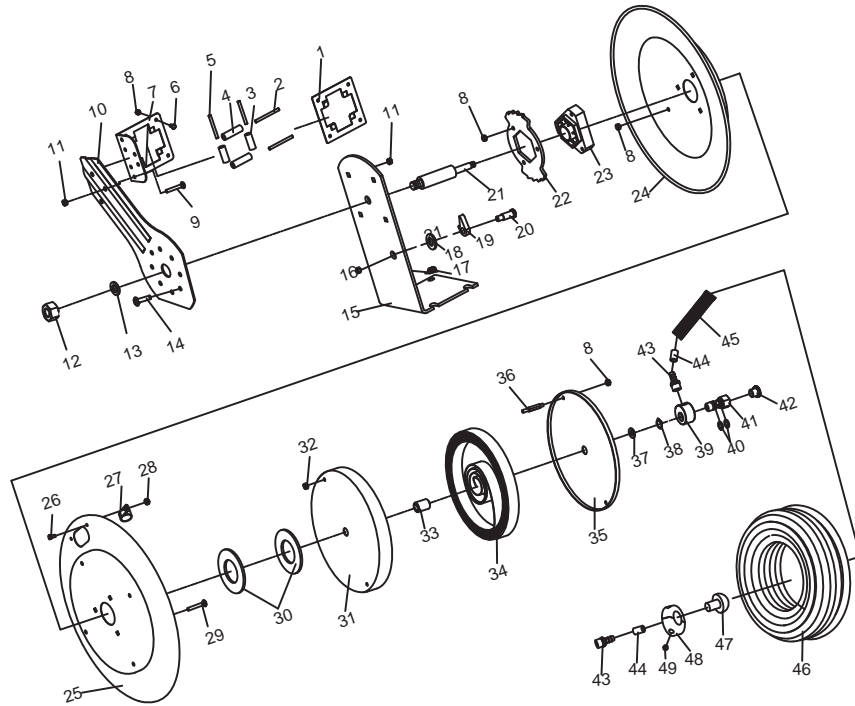

## Spare Parts Chart Retractable Air Hose Reel

Item NO.	Item Description	Quantity
1	Retainer Plate	1
2	Axle, Long Guide Roller	2
3	Short Guide Roller	2
4	Long Guide Roller	2
5	Axle, Short Guide Roller	2
6	Hex.Screw	4
7	Guide Roller Bracket	1
8	Nut, M6	11
9	Hex. Screw, M8	3
10	Guide Arm	1
11	Nut, M8	7
12	Nut, M16	1
13	Washer, M16	1
14	Square Screw	4
15	Support Base, L Type	1
16	Nut, M10	1
17	Clamp Spring	1
18	Clamp Sleeve	1
19	Clamp	1
20	Set Screw, Clamp	1
21	Axle	1
22	Clamp Base	1
23	Plastic Rotational Sleeve	1
24	Spool, Left	1
25	Spool, Right	1

Item NO.	Item Description	Quantity
26	Nut, M5	2
27	Hose Clamp	2
28	Screw	2
29	Square Screw	3
30	Set Washer, Axle	2
31	Canister, Drive Spring	1
32	Nut, M6	2
33	Bushing	1
34	Drive Spring	1
35	Cover, Drive Spring	1
36	Set Screw	2
37	Washer, M10	1
38	Clip Ring	1
39	Outlet Swivel	1
40	O-ring	2
41	Inlet Axle	1
42	Inlet Plug	1
43	Inlet Fitting	2
44	Brass Ferrule	2
45	Bend Restrictor	1
46	Rubber Hose	1
47	Hose Stopper	1
48	Lock Piece, Hose Stopper	2
49	Nut, M4	2